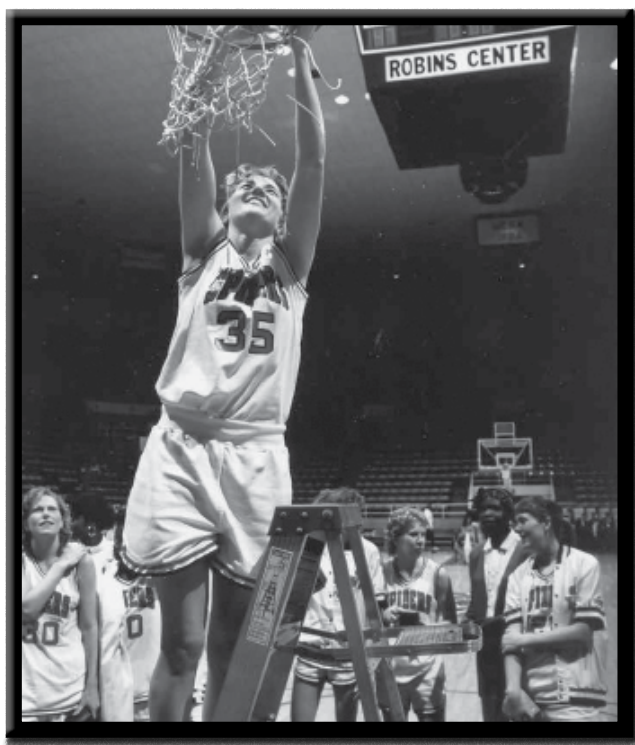

Richmond repeated as CAA champions in 1991, earning its second-straight NCAA Tournament appearance.